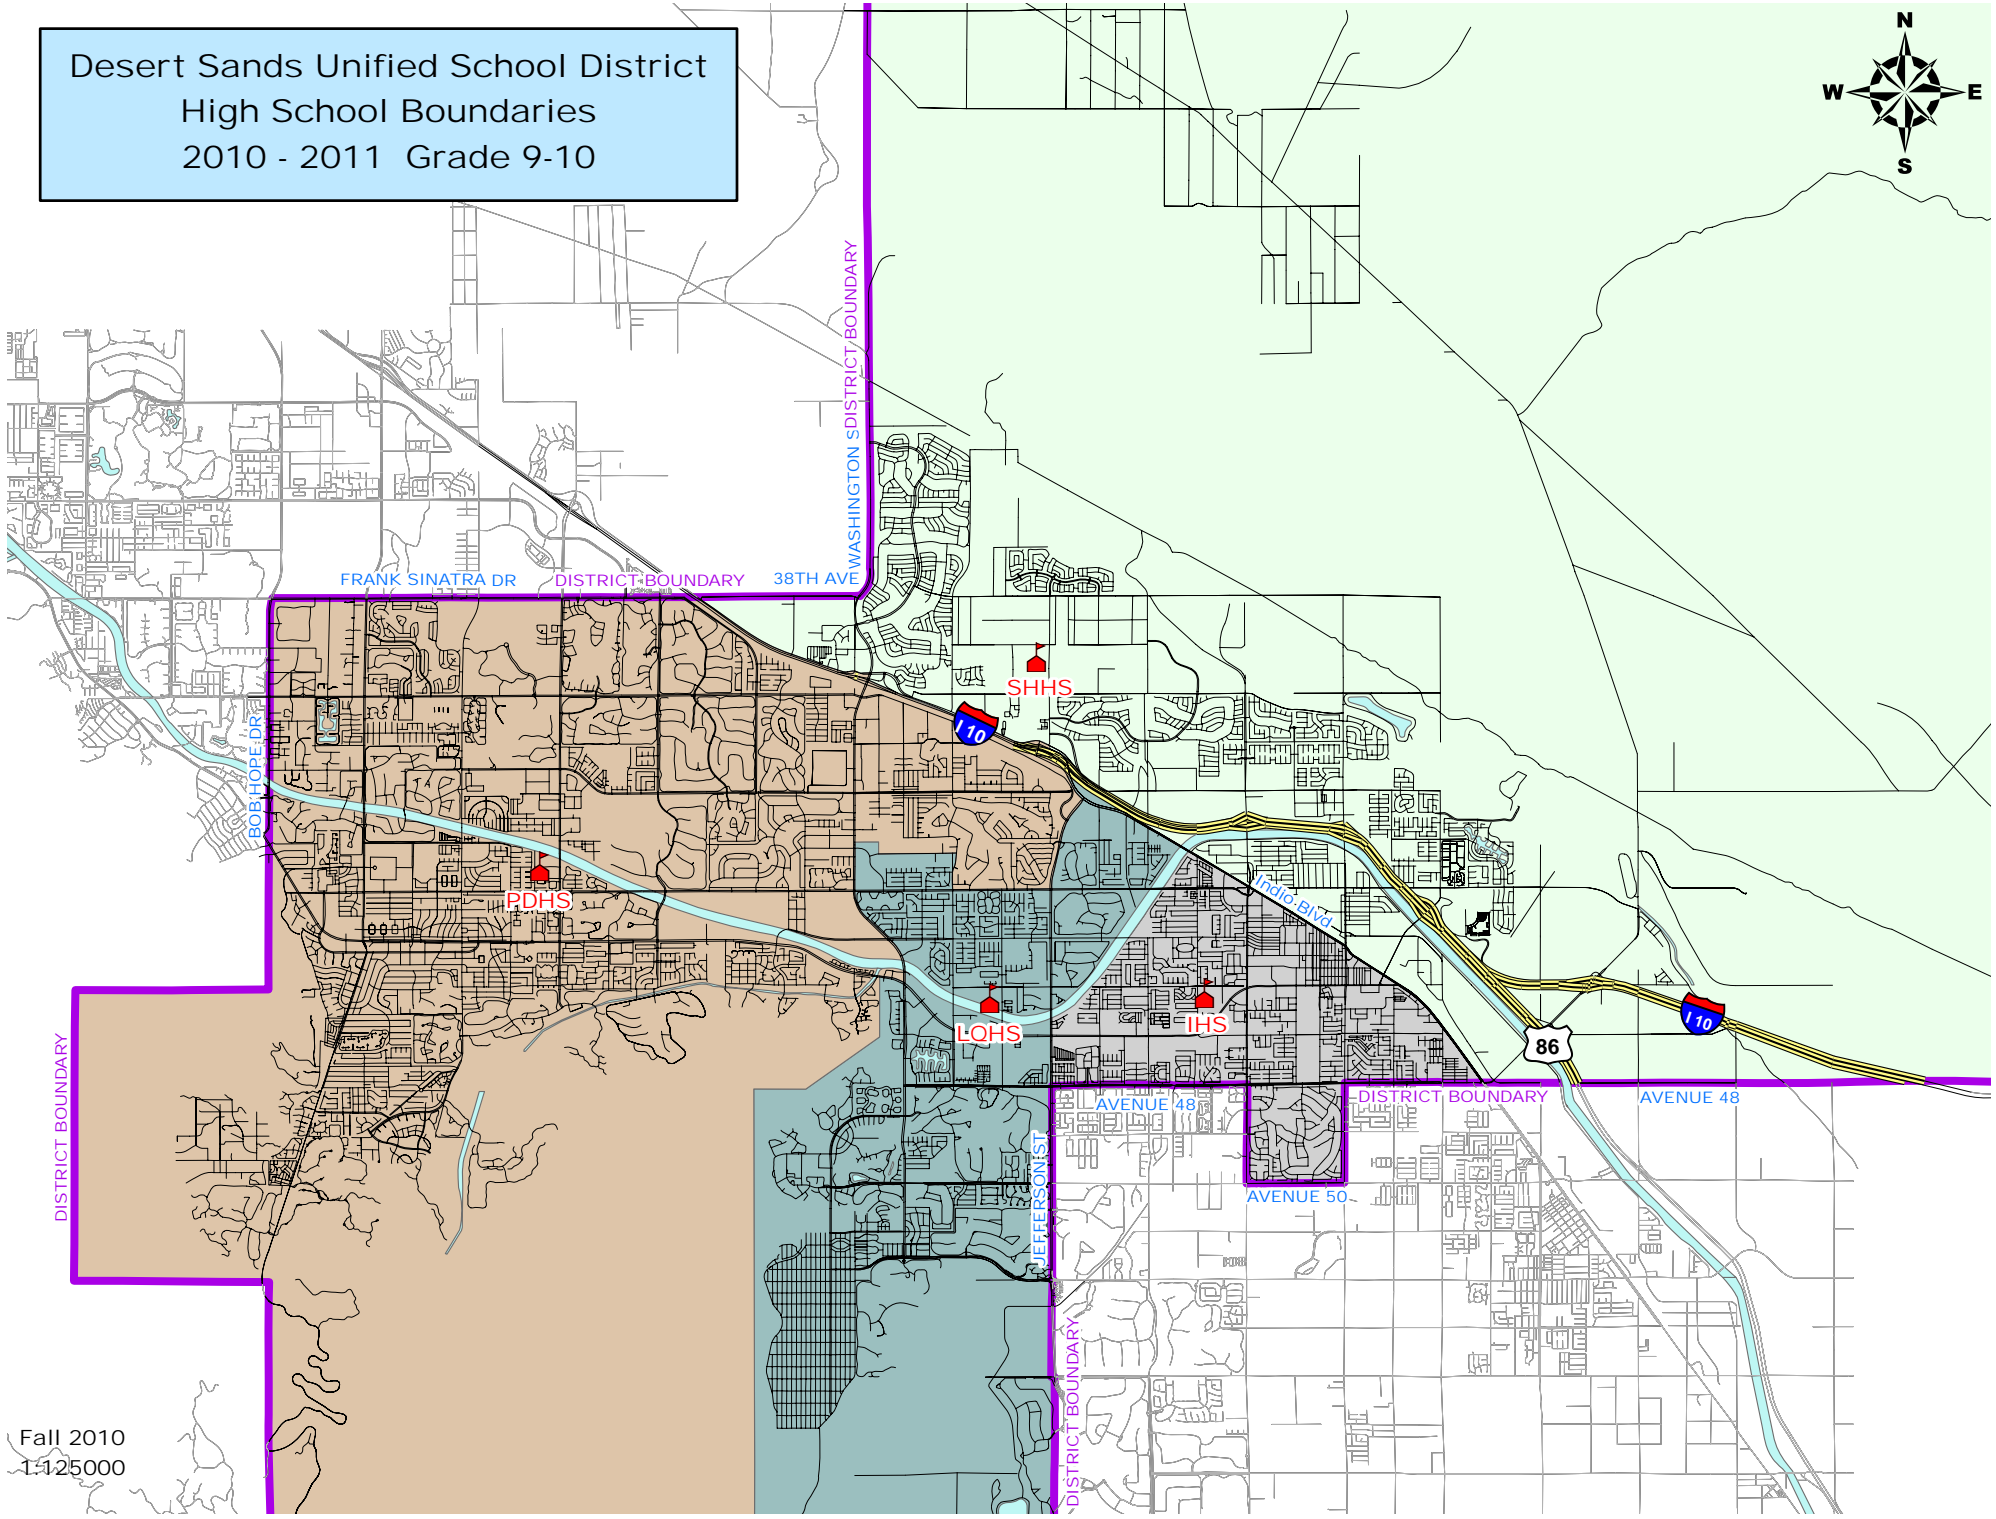

Desert Sands Unified School District  
High School Boundaries  
2010 - 2011 Grade 9-10

Fall 2010  
1:125000